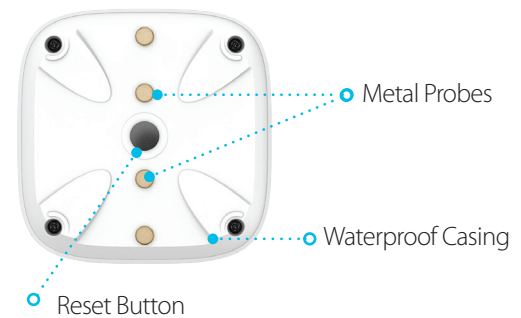

General

Device Interfaces	- Reset button - Sub-GHz wireless
Connectivity	915 MHz band - Range: 300 ft (indoor) / 1,000 ft (open area)
LED	Status
Wireless Encryption	AES 128-bit encryption

Functionality

Supported Features	- Battery powered - Long battery life - Long range connection 4 metal probes for water detection - IP65 dust & water-resistant design - Push notifications w/ quick actions buttons to call up to 2 designated contact numbers and turn off the siren - Google Assistant
Device Management	mydlink app

Physical

Dimensions	66.4 x 66.4 x 20.6 mm
Weight	69 grams
Power	- AAA battery x 2 - Battery Life: over 5 years standby time³
Power Consumption	- Standby: <= 18 uW - Active: <= 66 uW
Temperature	- Operating: 0 to 40 °C (32 to 104 °F) - Storage: -20 to 70 °C (-4 to 158 °F)
Humidity	- Operating: 10% to 90% non-condensing - Storage: 5% to 95% non-condensing
Certifications	- FCC - IC - RoHS

¹ Please visit www.dlink.com for more information on mydlink products that support Smart Home functionality.

² This product is intended solely to help reduce damage caused by a water leak. D-Link disclaims all liability for any water damage that occurs as result of the failure of this product to properly function.

³ 5 year battery life based on triggering one time per week