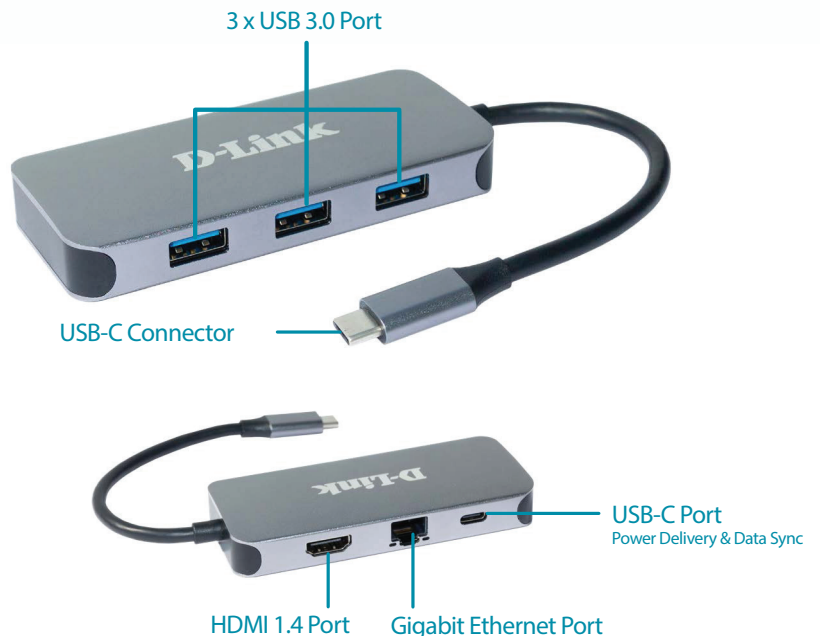

Hardware Overview